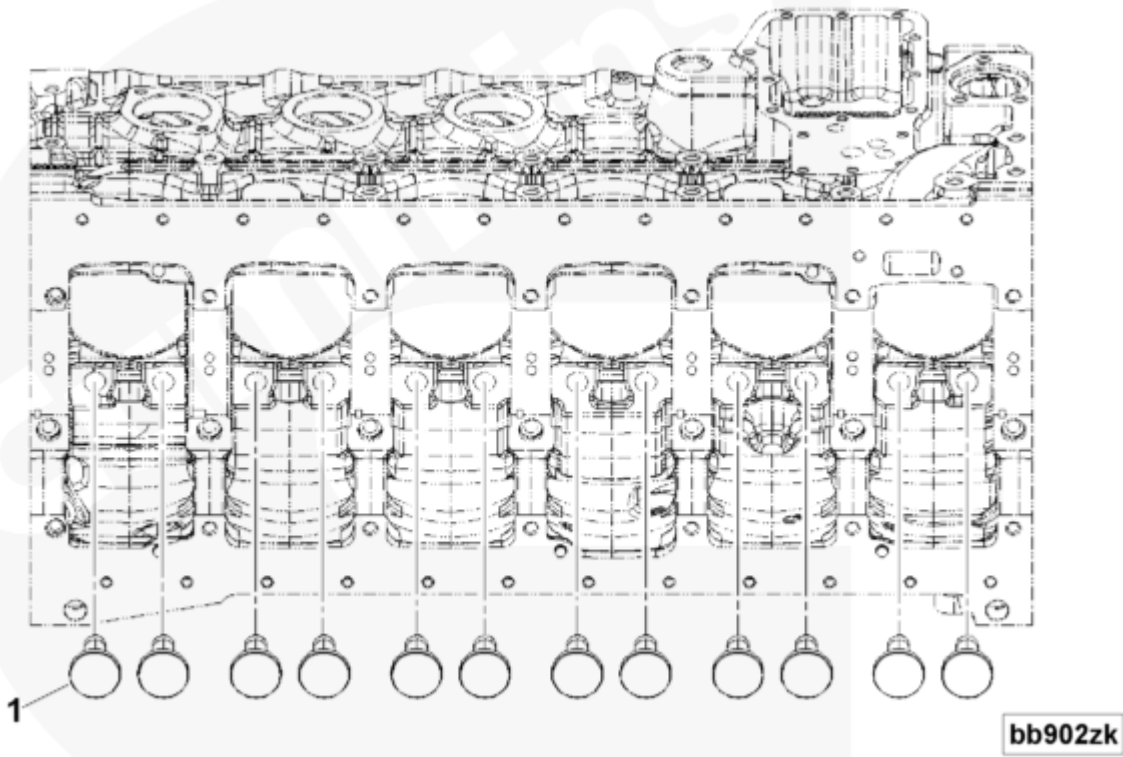

SMALL | MEDIUM | LARGE

Cart	Ref No	Part Number	Part Description	Required	Remarks
View My Cart					
		BP9711-01	Valve Tappet		Valve Tappet...(More)